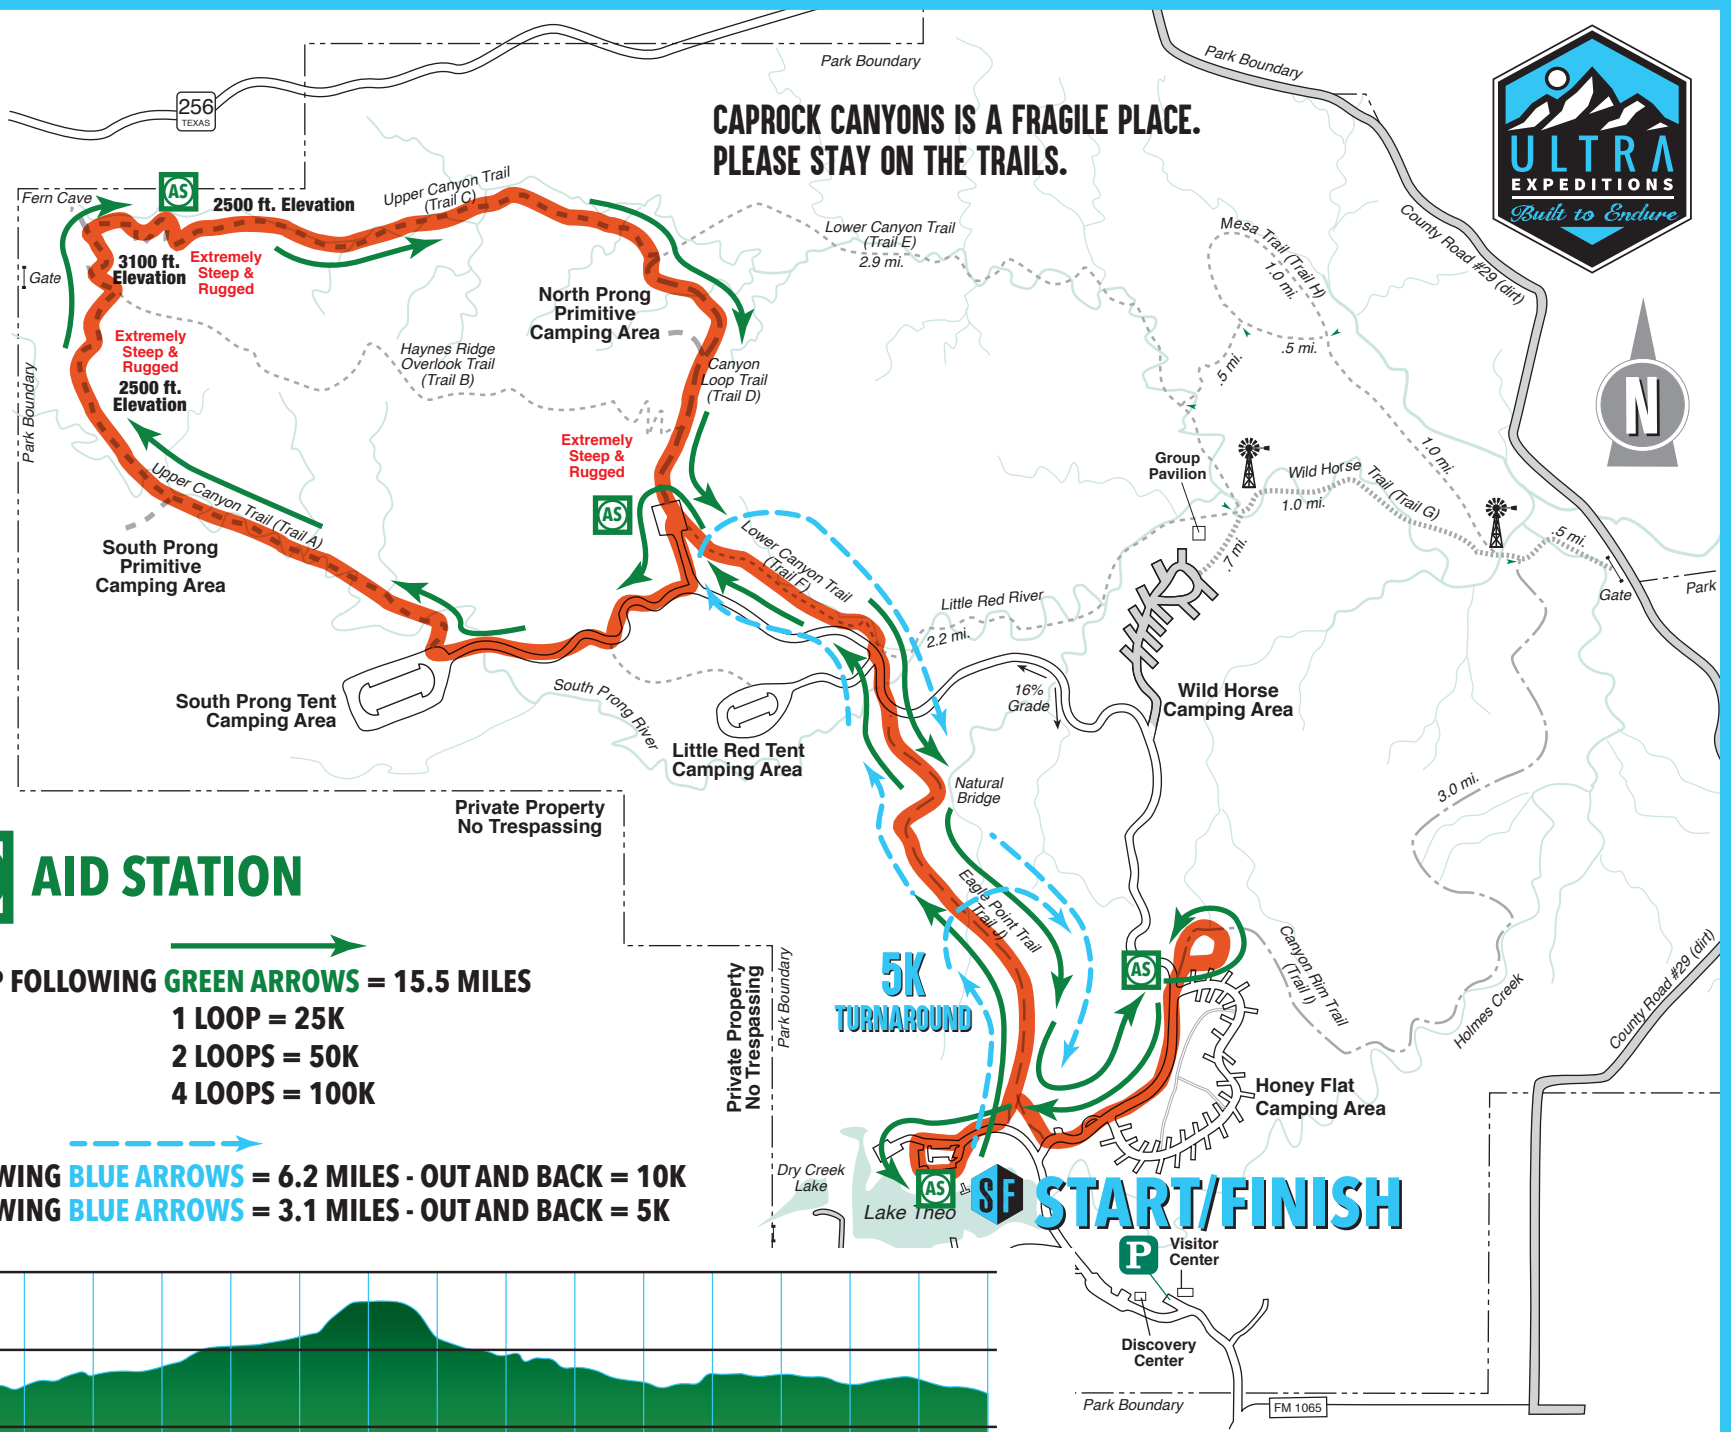

**CAPROCK CANYONS IS A FRAGILE PLACE.  
PLEASE STAY ON THE TRAILS.**

**AS AID STATION**

**1 LOOP FOLLOWING GREEN ARROWS = 15.5 MILES**

**1 LOOP = 25K**

**2 LOOPS = 50K**

**4 LOOPS = 100K**

**FOLLOWING BLUE ARROWS = 6.2 MILES - OUT AND BACK = 10K**

**FOLLOWING BLUE ARROWS = 3.1 MILES - OUT AND BACK = 5K**

**5K TURNAROUND**

**START/FINISH**

**COURSE IS NOT TO SCALE**