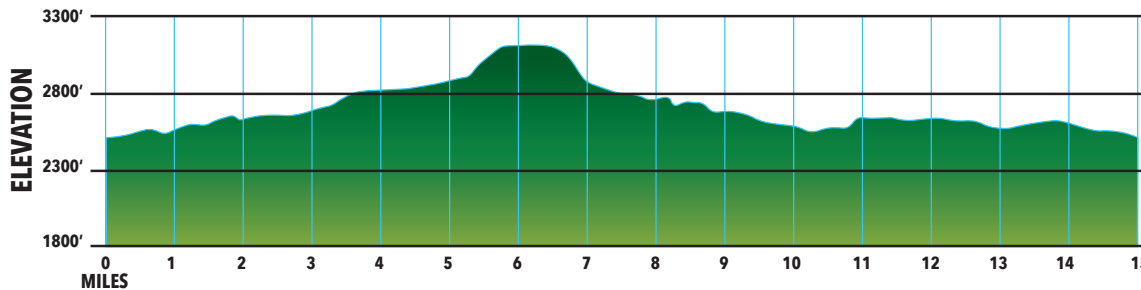

**CAPROCK CANYONS IS A FRAGILE PLACE.  
PLEASE STAY ON THE TRAILS.**

**AS AID STATION**

**1 LOOP FOLLOWING GREEN ARROWS = 15.5 MILES**

**1 LOOP = 25K**

**2 LOOPS = 50K**

**4 LOOPS = 100K**

**FOLLOWING BLUE ARROWS = 6.2 MILES - OUT AND BACK = 10K**

**FOLLOWING BLUE ARROWS = 3.1 MILES - OUT AND BACK = 5K**

**5K TURNAROUND**

**START/FINISH**

**COURSE IS NOT TO SCALE**