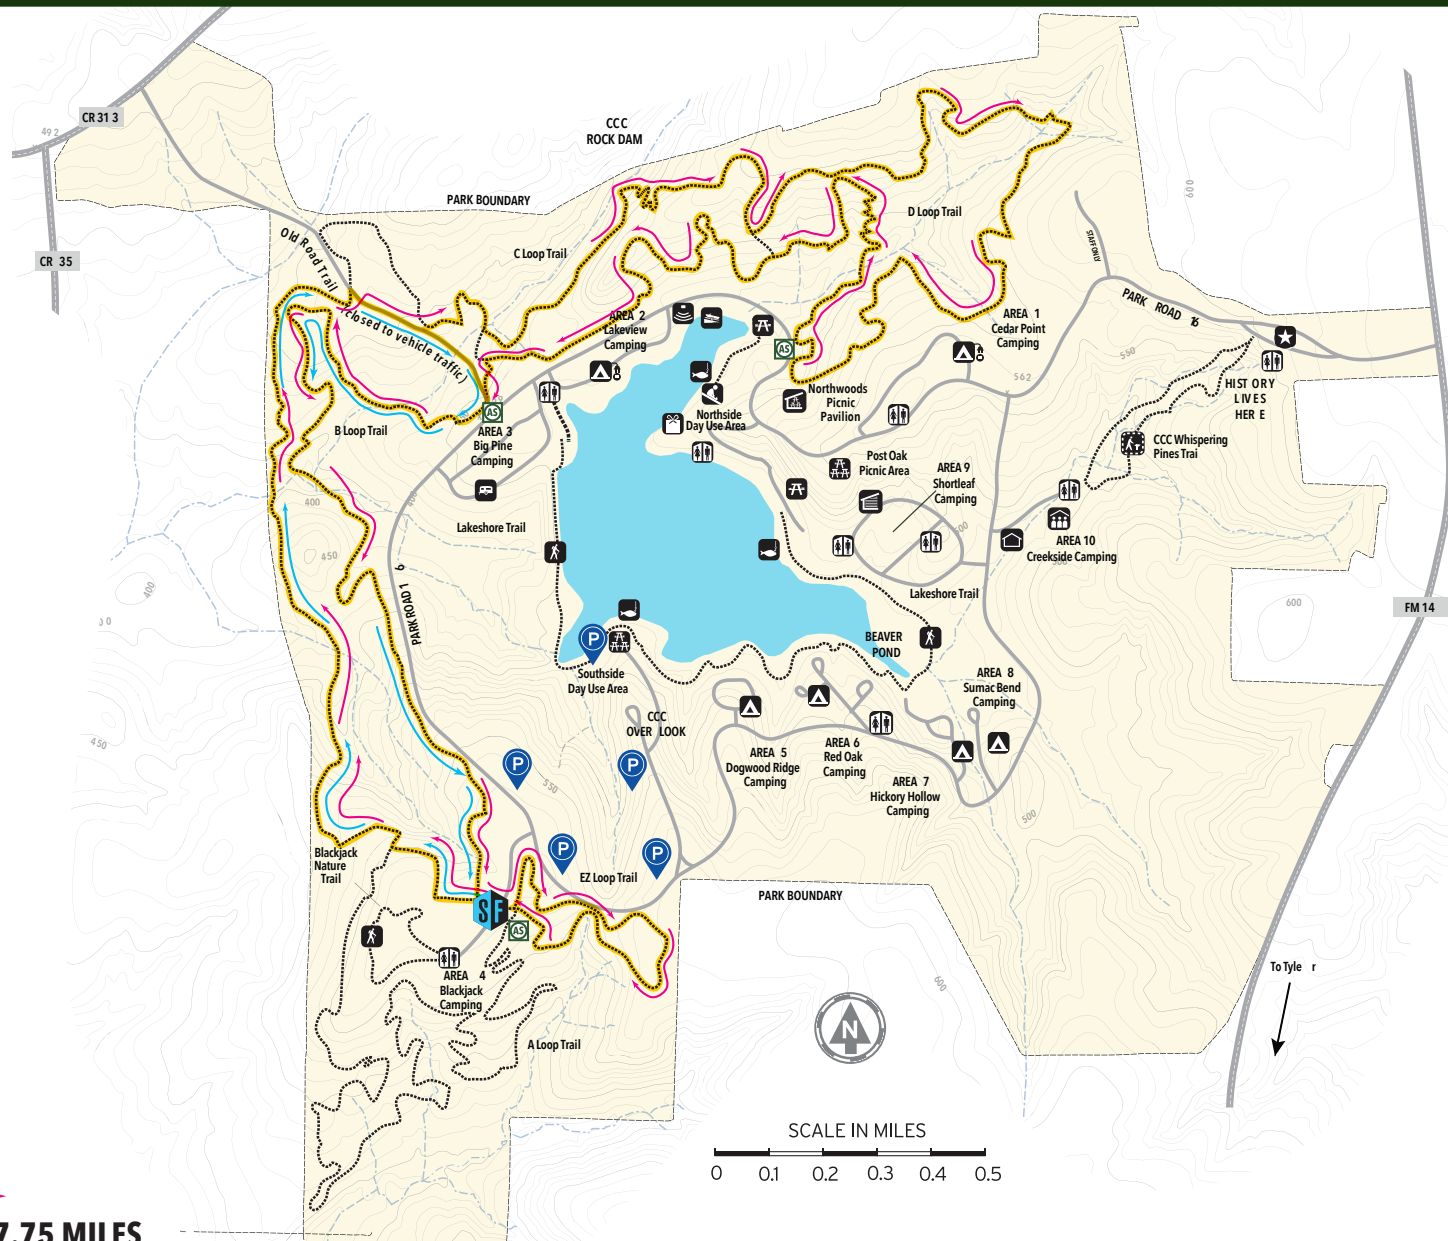

START/FINISH

AID STATION

PARKING

1 LOOP FOLLOW PINK ARROWS = 7.75 MILES
2 LOOPS = 25K
4 LOOPS = 50K

1 LOOP FOLLOW BLUE ARROWS = 3.1 MILES
2 LOOPS = 10K